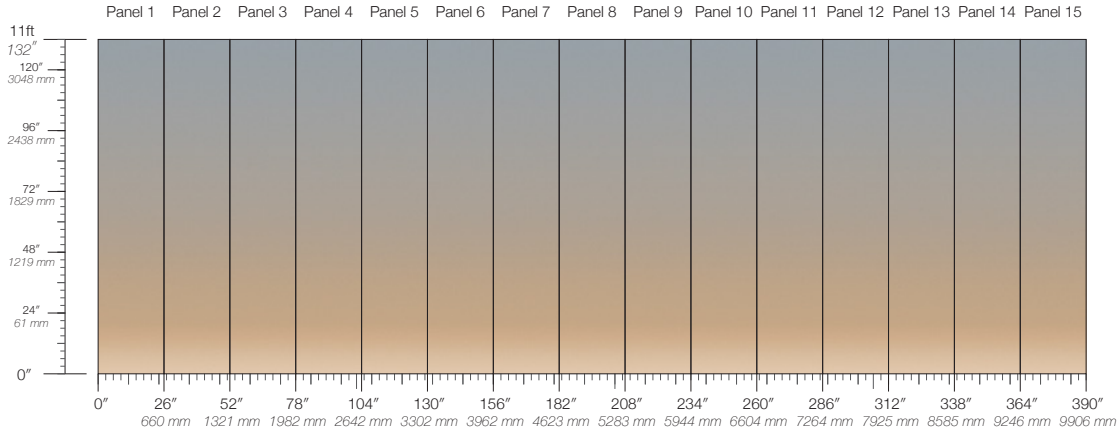

Aurora Anew

Suitable for residential and some commercial projects

COLOR

Anew

STOCK

Made to order

MAINTENANCE

Water-based cleanser

CONTACT

sales@calicowallpaper.com
+1 718 243 1705
57 Lispenard Street
New York, NY 10013 USA

ITEM

1181

LEAD TIME

4 weeks to print

ENVIRONMENTAL

FSC Certified Content

CONTENT

Clay-Coated Paper

MINIMUM

1 panel

SPECS

100% Cellulose face
Non-woven backing
7.1 oz per linear yard
117 g per linear meter
Smooth surface texture

DISCLAIMER

Refer to our website to see the full mural artwork. Reference the physical sample for color and texture. Panel maps represent mural artwork only.

PANEL WIDTH

26" / 661 mm trimmed

PRICE

Available upon request

PANEL HEIGHT

132" / 3353 mm standard
192" / 4877 mm extended

ORIGIN

USA

TESTING

(US) ASTM E84 Adhered Class A

REPEAT

Non-repeating

DETAILS

Custom options available