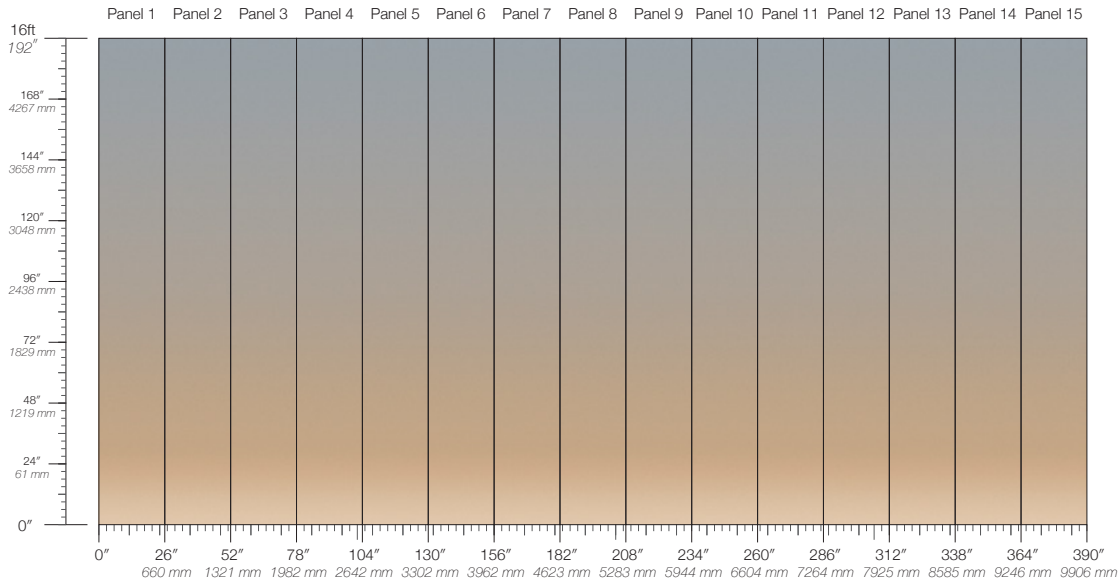

Aurora Anew

Suitable for residential and some commercial projects

COLOR

Anew

STOCK

Made to order

MAINTENANCE

Water-based cleanser

CONTACT

sales@calicowallpaper.com
+1 718 243 1705
57 Lispenard Street
New York, NY 10013 USA

ITEM

1181

LEAD TIME

4 weeks to print

ENVIRONMENTAL

FSC Certified Content

CONTENT

Clay-Coated Paper

MINIMUM

1 panel

SPECS

100% Cellulose face
Non-woven backing
7.1 oz per linear yard
117 g per linear meter
Smooth surface texture

DISCLAIMER

Refer to our website to see the full mural artwork. Reference the physical sample for color and texture. Panel maps represent mural artwork only.

PANEL WIDTH

26" / 661 mm trimmed

PRICE

Available upon request

PANEL HEIGHT

132" / 3353 mm standard
192" / 4877 mm extended

ORIGIN

USA

TESTING

(US) ASTM E84 Adhered Class A

REPEAT

Non-repeating

DETAILS

Custom options available